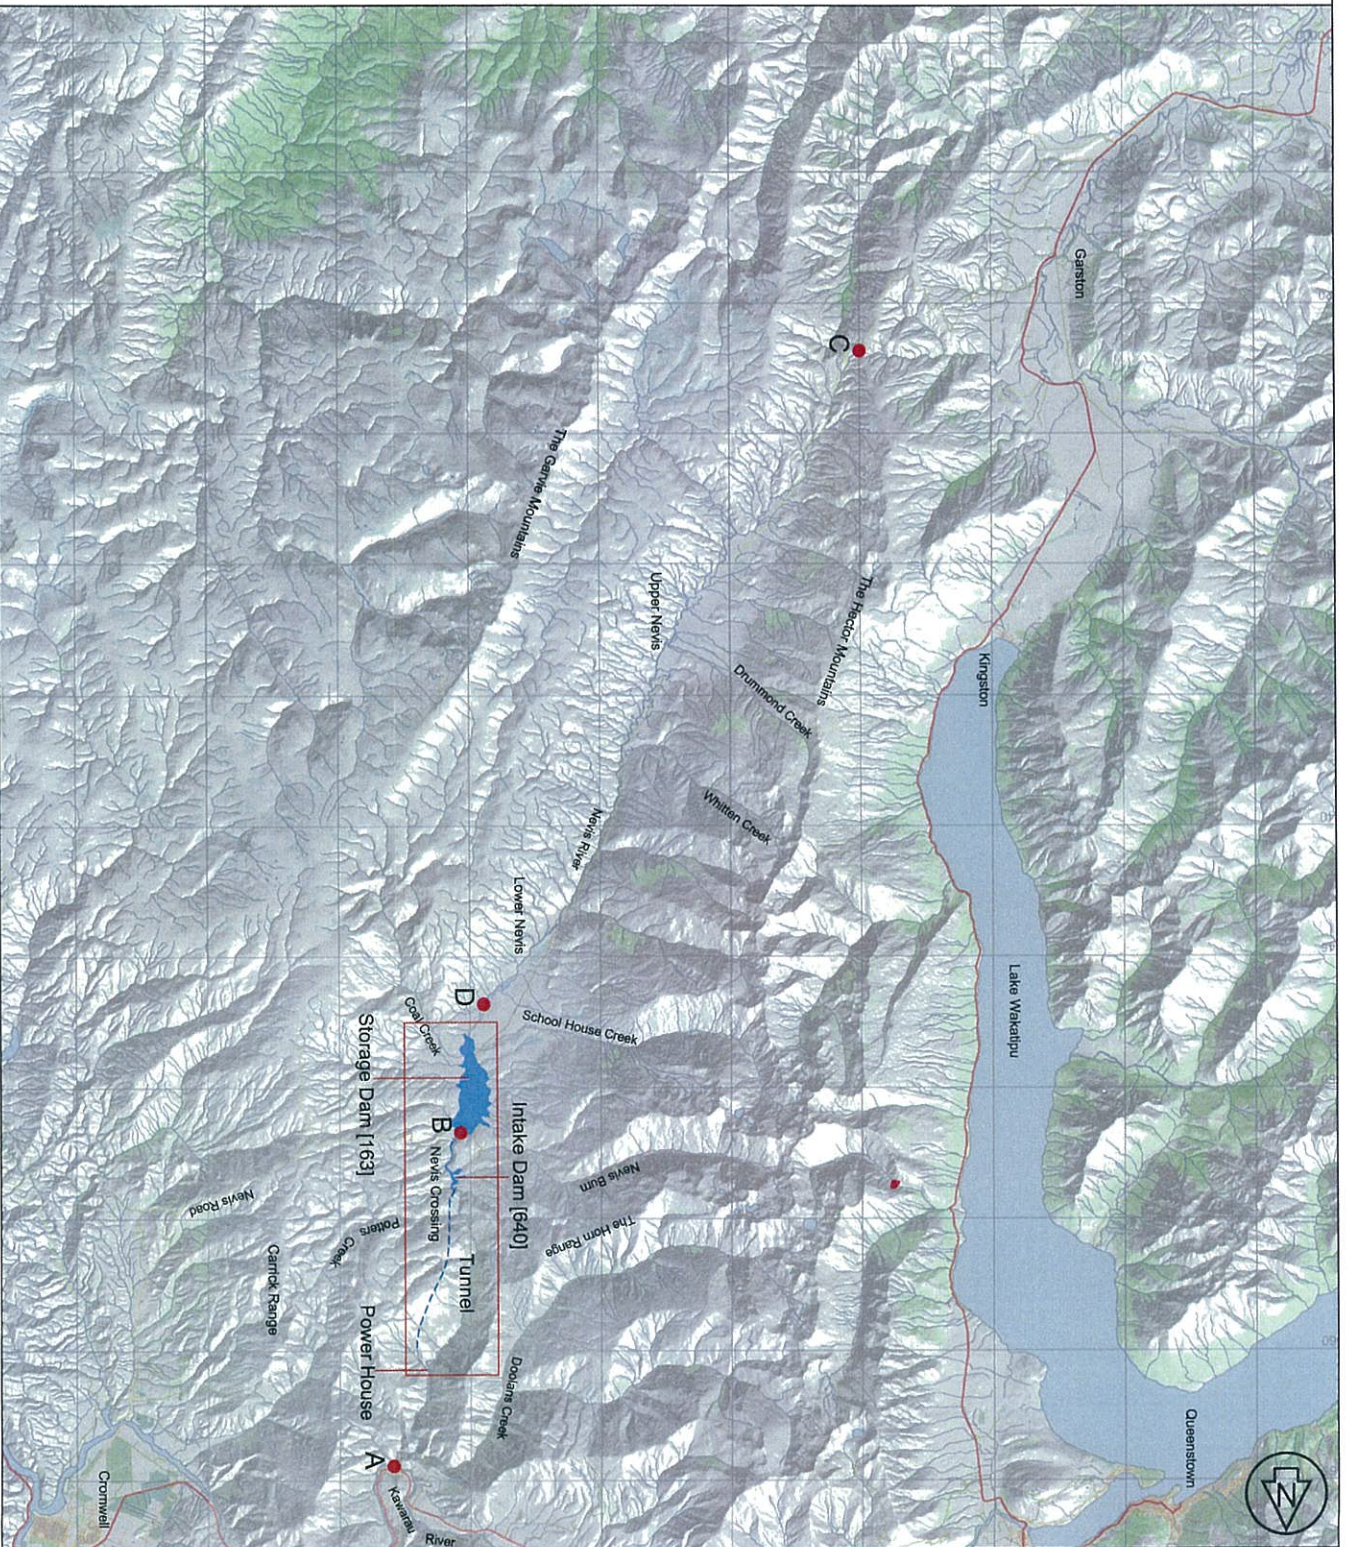

Water Conservation (Kawarau) Order - 1997			
Map References		NZ MapGrid	
NZMS 1		North	South
A	S133:877677	5564448.35	2197814.25
B	S133:847538	5551699.50	2195296.35
C	S142:673213	5521727.27	2179917.35
D	S143:836485	5546839.22	2194376.20

Pioneer Generation: Nevis River WCO Variation  
Nevis River System